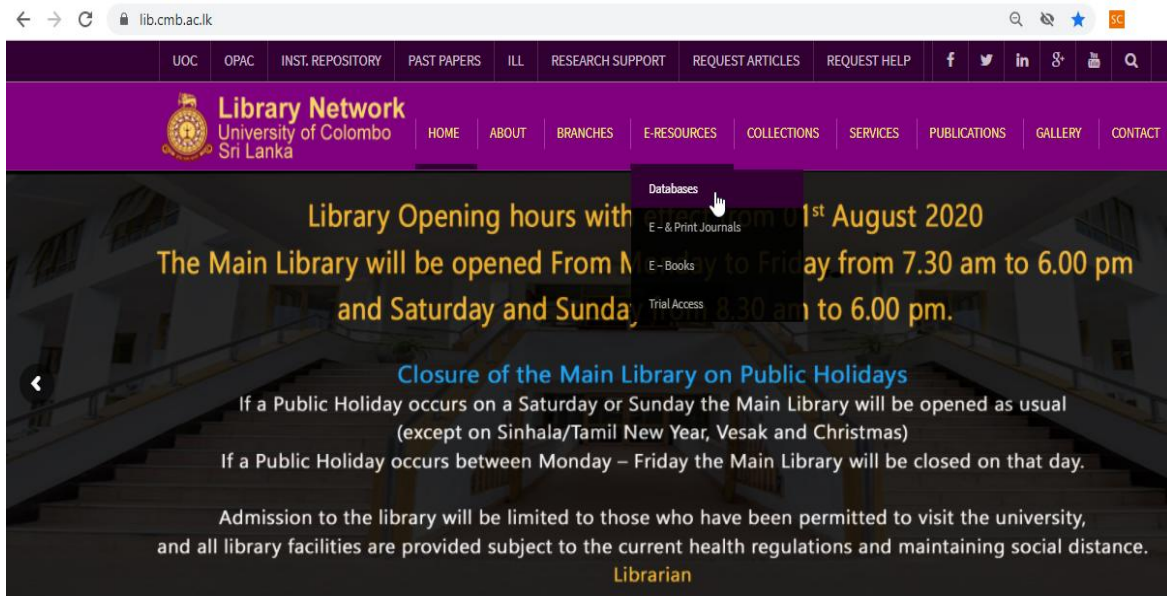

Accessing Emerald From home or Hostel

1. Log in to Library homepage (<https://lib.cmb.ac.lk/>)
2. Take the cursor to “E-resources” and click on “Databases” (See the screenshot below)