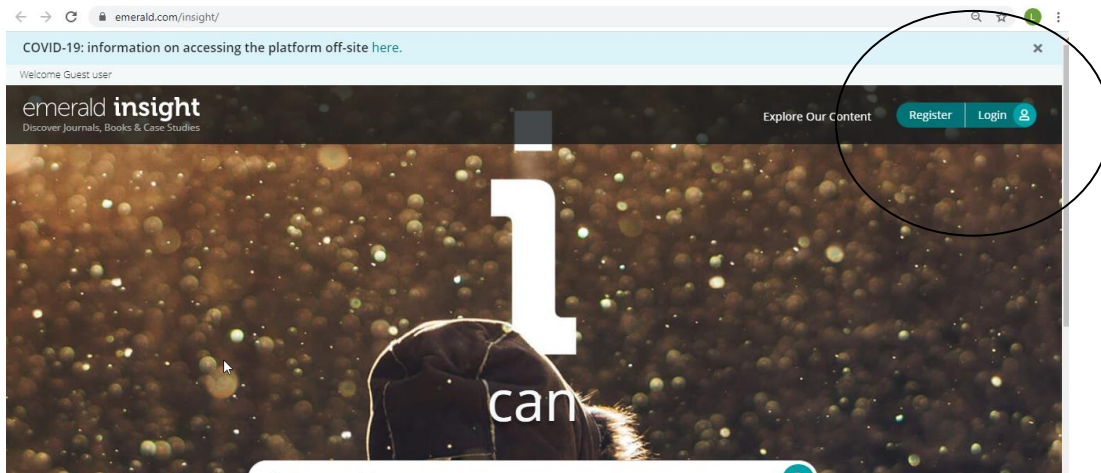

Accessing Emerald From home or Hostel

1. Log in to Library homepage (<https://lib.cmb.ac.lk/>)
2. Take the cursor to “E-resources” and click on “Databases” (See the screenshot below)

3. Click on Emerald Publishing

Accessing Emerald From home or Hostel

4. You will get the following screen. Click on Login – top right corner

5. You will get the following screen. Type University of Colombo in the given box under “Find your Institution” and click on Find.