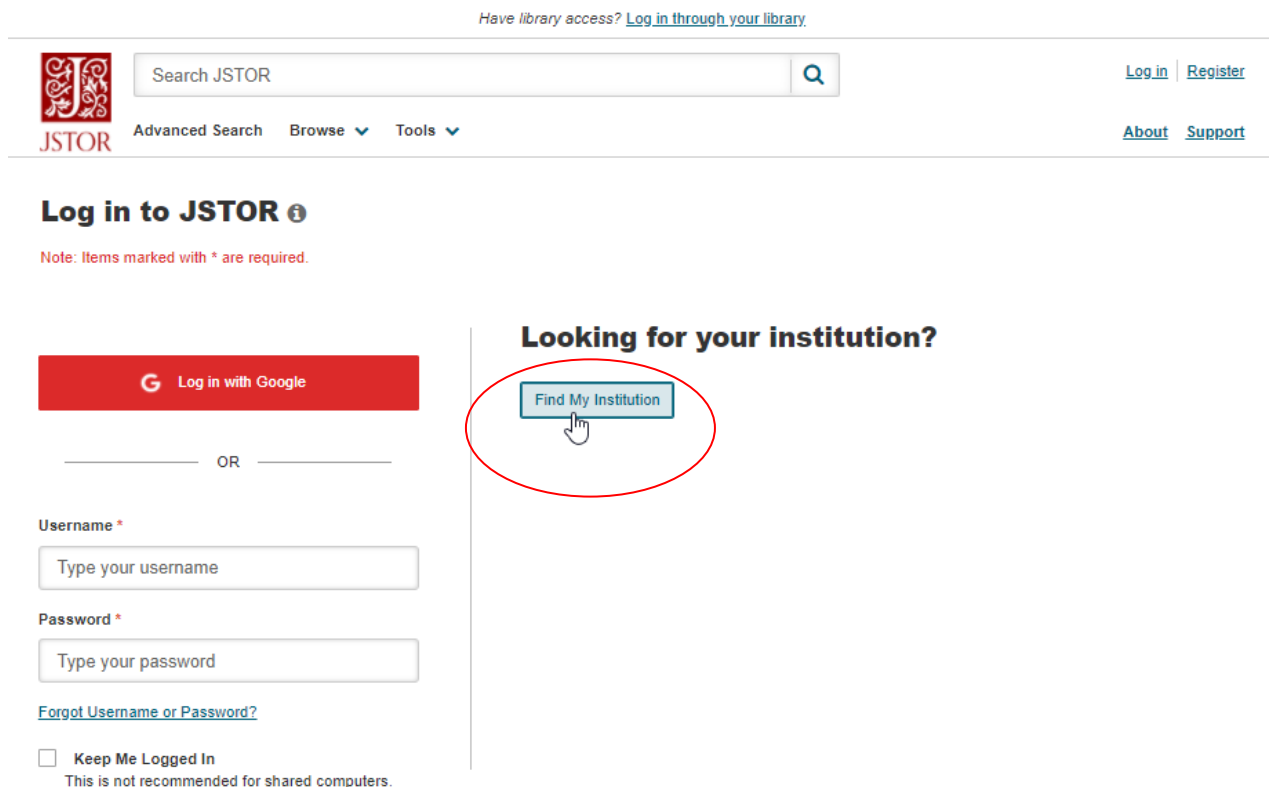

Searching JSTOR from your home or Hostel

1. Log in to Library homepage (<https://lib.cmb.ac.lk/>)
2. Take the cursor to “E-resources” and click on “Databases” (See the screenshot below)

3. Click on JSTOR Icon

Searching JSTOR from your home or Hostel

4. Click on “Log In” on top right corner

5. Click on “Find my Institution”

Searching JSTOR from your home or Hostel

6. Enter University of Colombo in the text box and click on search.