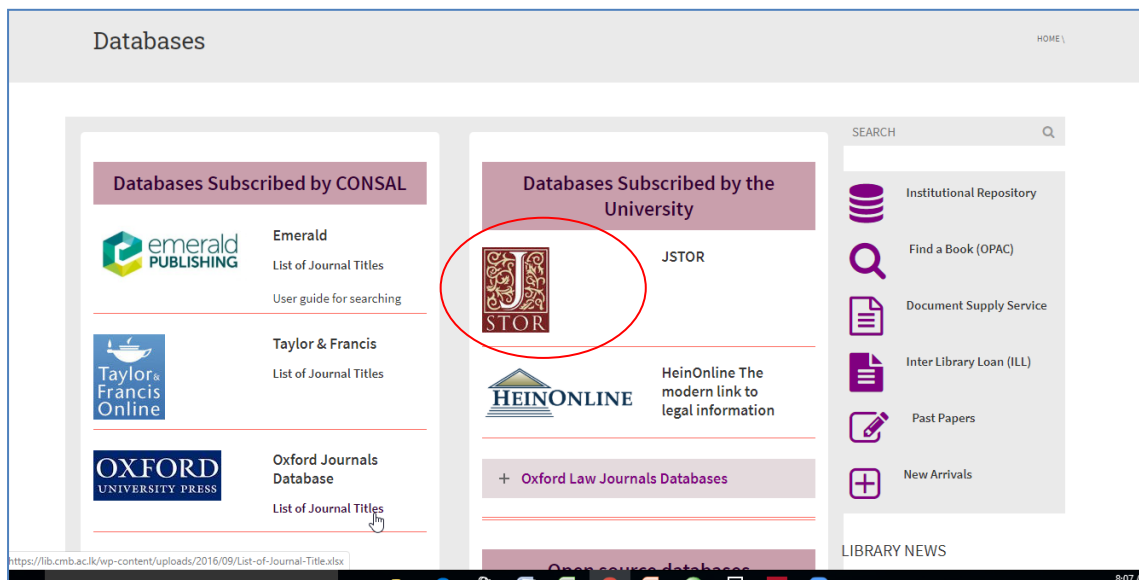

Searching JSTOR from your home or Hostel

1. Log in to Library homepage (<https://lib.cmb.ac.lk/>)
2. Take the cursor to “E-resources” and click on “Databases” (See the screenshot below)

3. Click on JSTOR Icon

Searching JSTOR from your home or Hostel

4. Click on “Log In” on top right corner

5. Click on “Find my Institution”

Searching JSTOR from your home or Hostel

6. Enter University of Colombo in the text box and click on search.