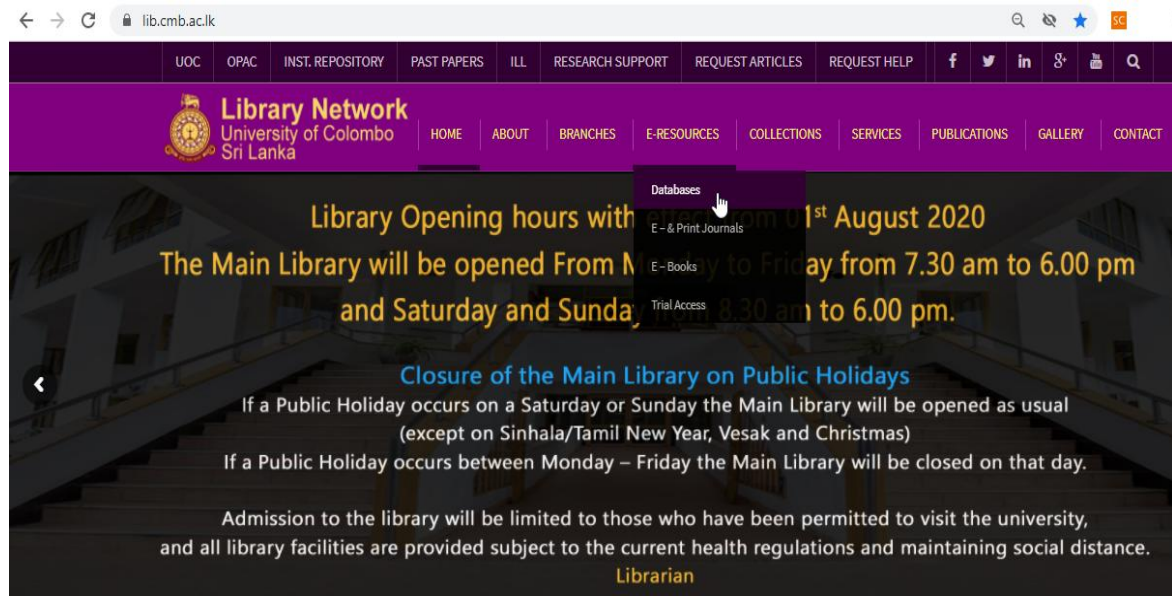

Searching JSTOR from your home or Hostel

1. Log in to Library homepage (<https://lib.cmb.ac.lk/>)
2. Take the cursor to “E-resources” and click on “Databases” (See the screenshot below)

3. Click on JSTOR Icon